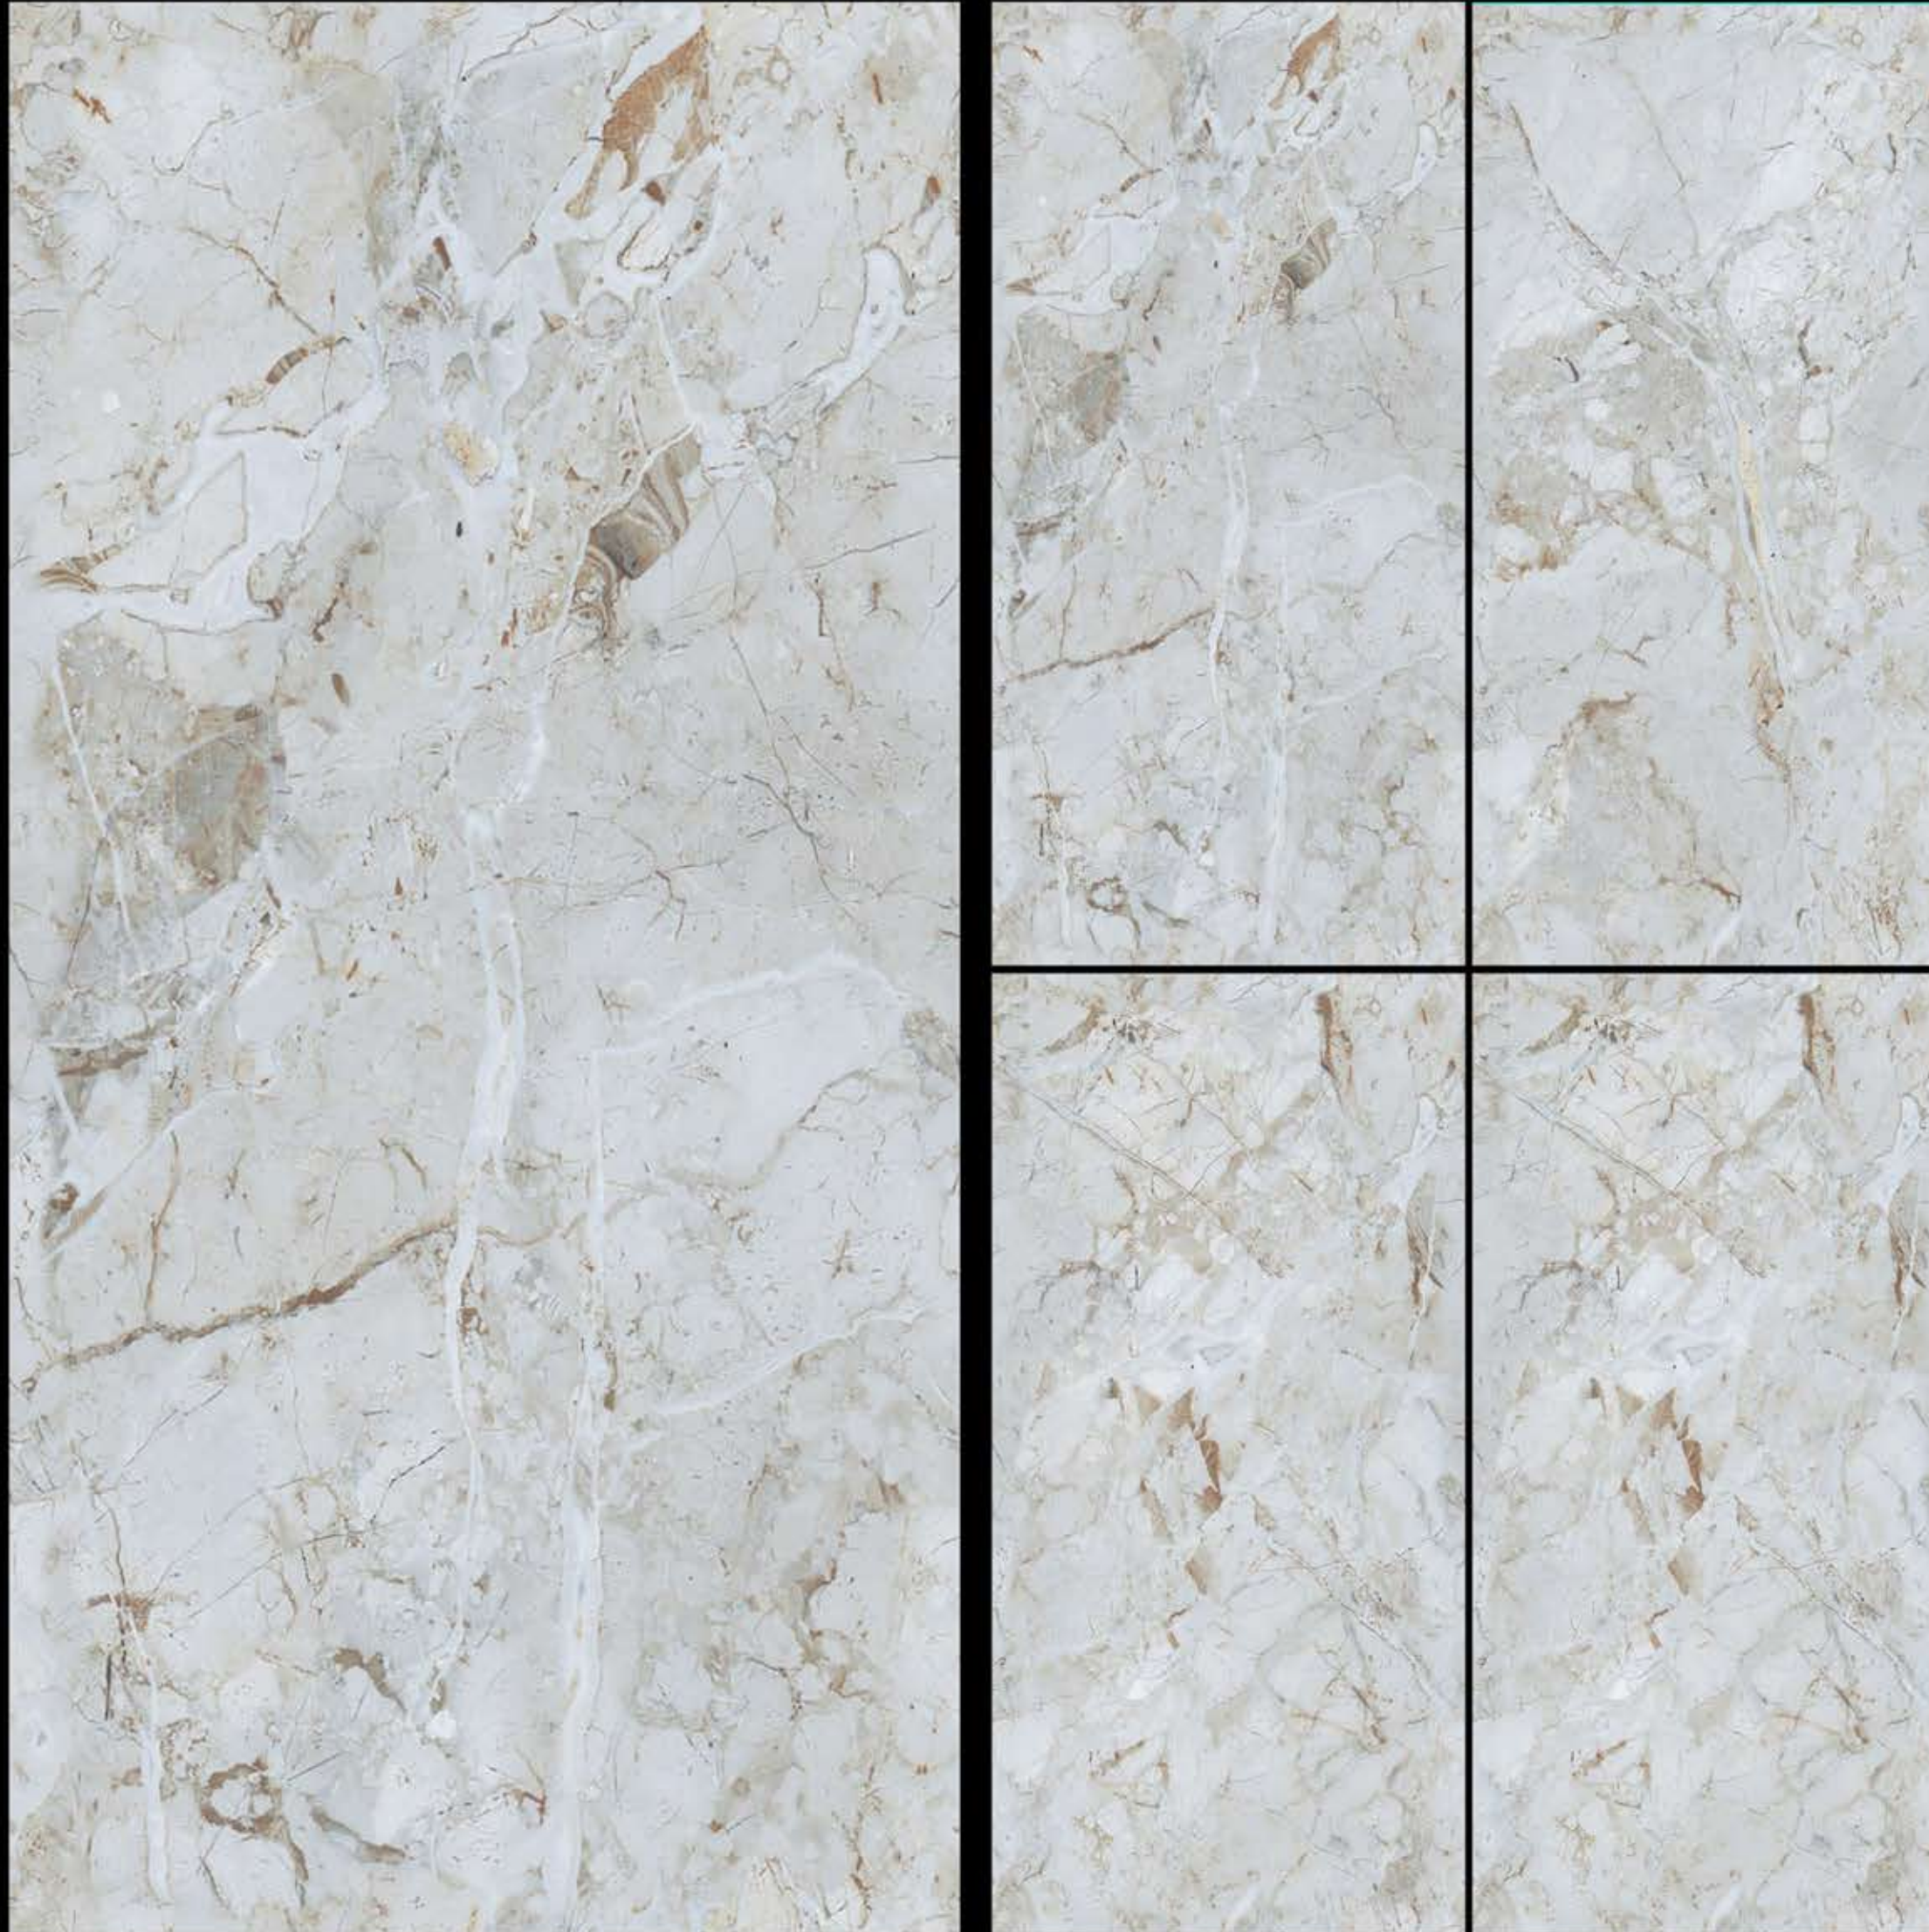

Product No
GEMAS ASH

Product Size
600x1200mm

Finish
Glossy

Random
4 Phase

**SLIP
RESISTANT**

**ECO
FRIENDLY**

**HIGH
STRENGTH**

**CHEMICAL
RESISTANT**

**STAIN
RESISTANT**

**EASY
TO CLEAN**