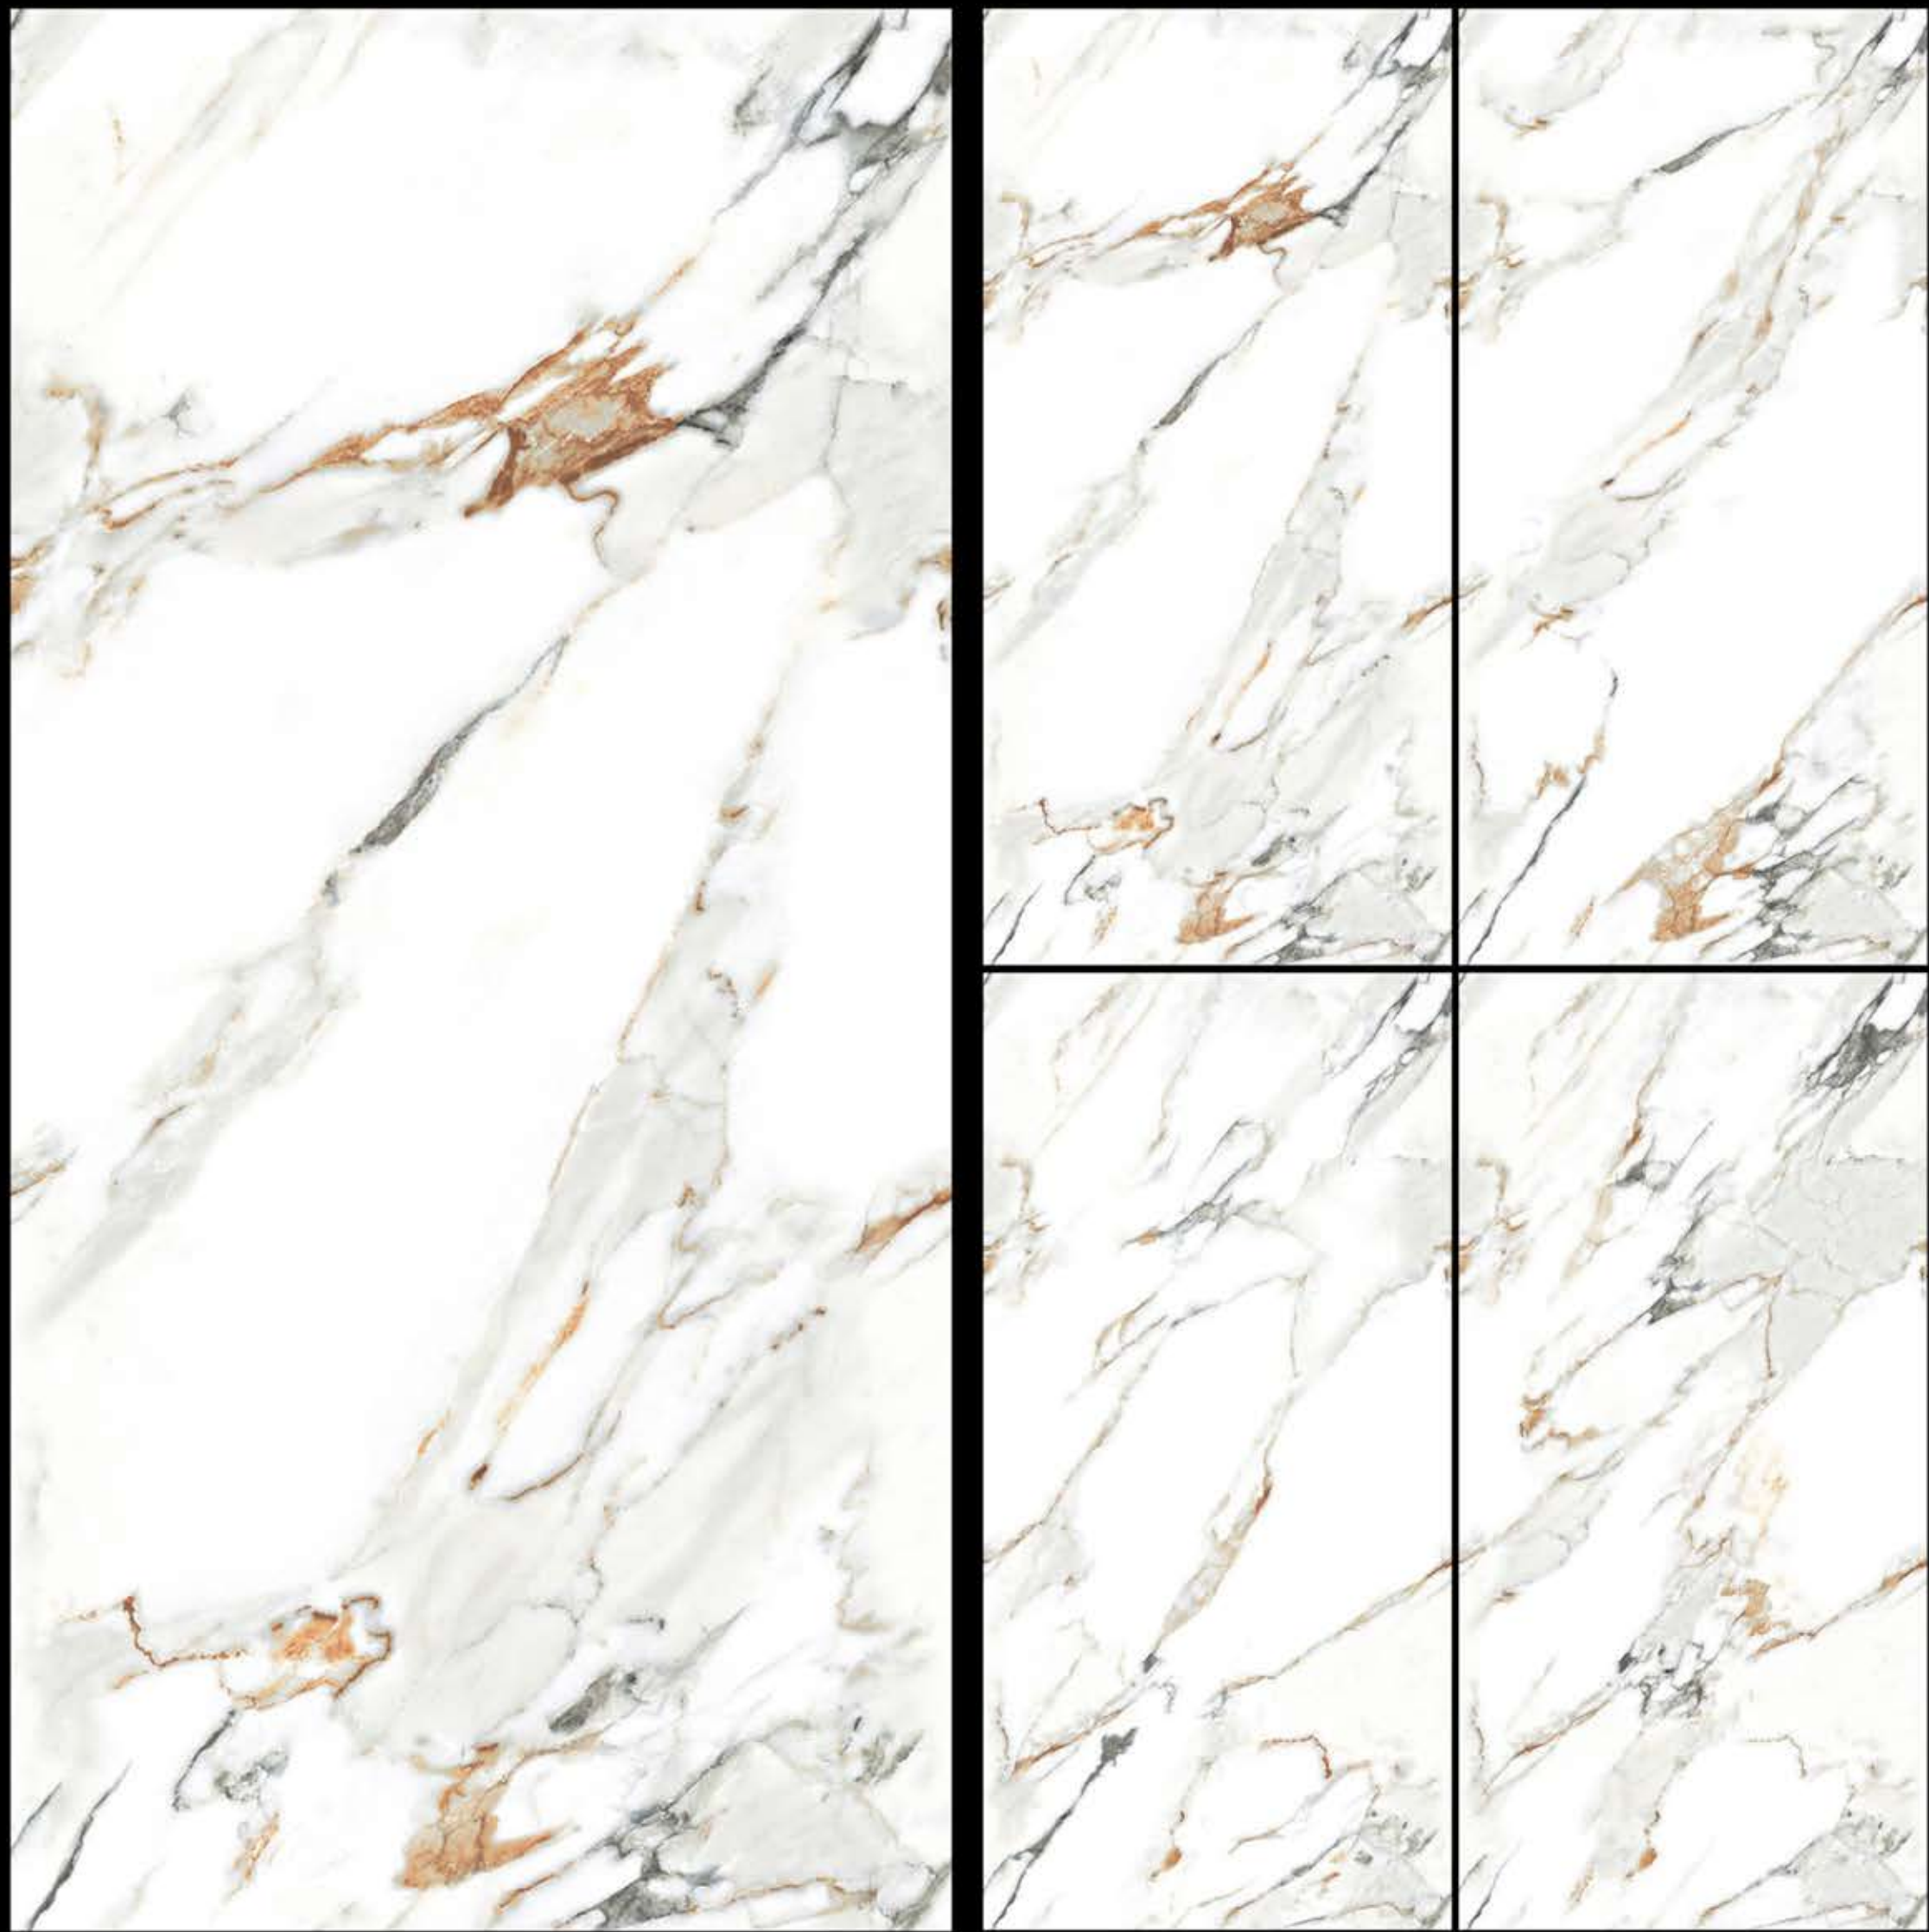

**STAIN  
RESISTANT**

**EASY  
TO CLEAN**

Product No  
**SOLO WHITE**

Product Size  
**600x1200mm**

Finish  
**Glossy**

Random  
**4 Phase**

**SLIP  
RESISTANT**

**ECO  
FRIENDLY**